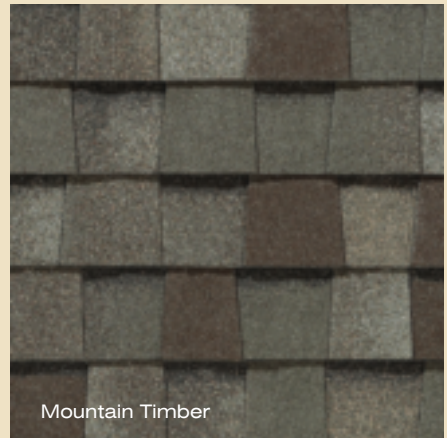

Add it all up and what you get is the opportunity to offer a lot of additional value for the money... and today that means more than ever...

LANDMARK™ **PRO**

Landmark Pro specifications:

- 270 lbs/square
- Premium Max Def color palette
- NailTrak™ for faster installation
- Lifetime limited warranty
- 10-year SureStart protection includes:
 - Materials, labor, tear off and disposal cost
- 15-year algae resistance on Silver Birch only
- 15-year 110 MPH wind warranty with upgrade to 130 MPH available

LANDMARK™ PRO color palette

Landmark Pro Silver Birch is an ENERGY STAR® rated product and may qualify for a federal tax credit.

max def colors

Look deeper. With Max Def, a new dimension is added to shingles with a richer mixture of surface granules. You get a brighter, more vibrant, more dramatic appearance and depth of color. And the natural beauty of your roof shines through.