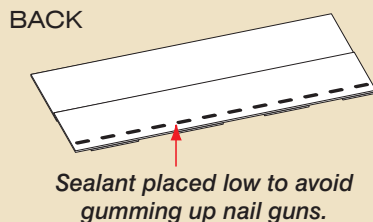

WIDER. Faster. Proven.

For the past 10 years, NailTrak™ has enabled installers to shingle with improved speed and accuracy. With a nailing area that's three times WIDER than typical laminate shingles, nails hit home with NailTrak. A feature on all Landmark Series shingles. Speed and accuracy result in lower labor costs.

No leaks. No de-lamination. No callbacks.
The cost of doing business has gone down with NailTrak.