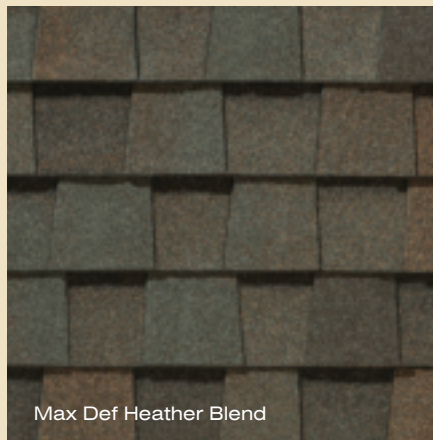

Add it all up and what you get is the opportunity to offer a lot of additional value for the money... and today that means more than ever...

LANDMARK™ **PRO**

Landmark Pro specifications:

- 270 lbs/square
- Premium Max Def color palette
- NailTrak™ for faster installation
- Lifetime limited warranty
- 10-year SureStart protection includes:
 - Materials, labor, tear off and disposal cost
- 15-year algae resistance on Silver Birch only
- 15-year 110 MPH wind warranty with upgrade to 130 MPH available

LANDMARK™ PRO color palette

Landmark Pro Silver Birch is an ENERGY STAR® rated product and may qualify for a federal tax credit.

max def colors

Look deeper. With Max Def, a new dimension is added to shingles with a richer mixture of surface granules. You get a brighter, more vibrant, more dramatic appearance and depth of color. And the natural beauty of your roof shines through.