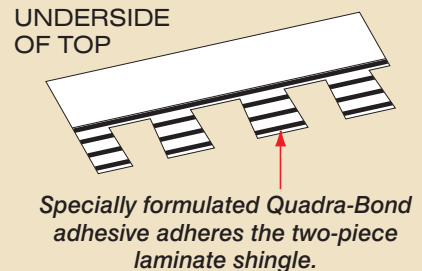

WIDER. Faster. Proven.

For the past 10 years, NailTrak™ has enabled installers to shingle with improved speed and accuracy. With a nailing area that's three times WIDER than typical laminate shingles, nails hit home with NailTrak. A feature on all Landmark Series shingles. Speed and accuracy result in lower labor costs.

No leaks. No de-lamination. No callbacks.
The cost of doing business has gone down with NailTrak.