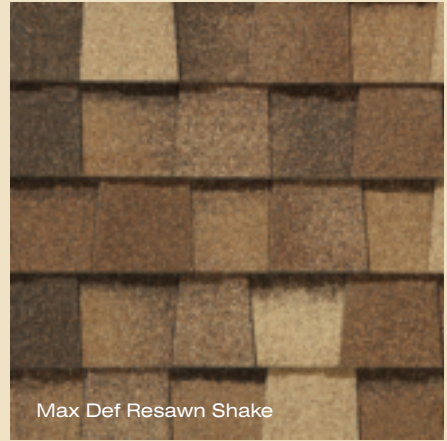

Landmark Pro improves upon the CertainTeed Landmark shingle, a leading consumer publication's "Best Buy" for the past five years.

We started by adding **more** weathering asphalt to the industry's toughest fiberglass mat to provide **more** protection. Then we incorporated our Maximum Definition color blend technology to give the product more vibrancy on the roof. Included is the proven performance of our NailTrak feature, enabling faster installation.

Add it all up and what you get is the opportunity to offer a lot of additional value for the money... and today that means more than ever...

LANDMARK™ **PRO**

Landmark Pro specifications:

- 270 lbs/square
- Premium Max Def color palette
- NailTrak™ for faster installation
- Lifetime limited warranty
- 10-year SureStart protection includes:
 - Materials, labor, tear off and disposal cost
- 15-year algae resistance on Silver Birch only
- 15-year 110 MPH wind warranty with upgrade to 130 MPH available

LANDMARK™ PRO color palette

Landmark Pro Silver Birch is an ENERGY STAR® rated product and may qualify for a federal tax credit.

max def colors

Look deeper. With Max Def, a new dimension is added to shingles with a richer mixture of surface granules. You get a brighter, more vibrant, more dramatic appearance and depth of color. And the natural beauty of your roof shines through.