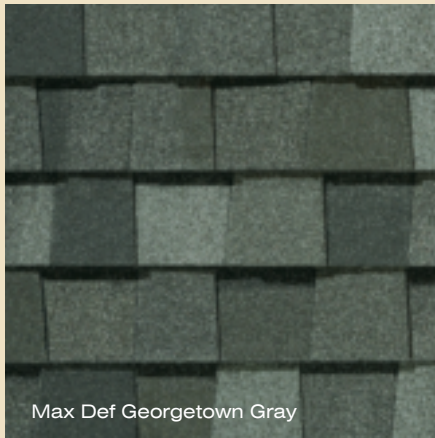

LANDMARK™ PRO color palette

Landmark Pro Silver Birch is an ENERGY STAR® rated product and may qualify for a federal tax credit.

max def colors

Look deeper. With Max Def, a new dimension is added to shingles with a richer mixture of surface granules. You get a brighter, more vibrant, more dramatic appearance and depth of color. And the natural beauty of your roof shines through.