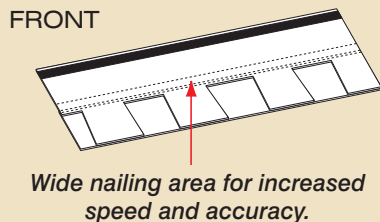

WIDER. Faster. Proven.

For the past 10 years, NailTrak™ has enabled installers to shingle with improved speed and accuracy. With a nailing area that's three times WIDER than typical laminate shingles, nails hit home with NailTrak. A feature on all Landmark Series shingles. Speed and accuracy result in lower labor costs.

No leaks. No de-lamination. No callbacks.
The cost of doing business has gone down with NailTrak.