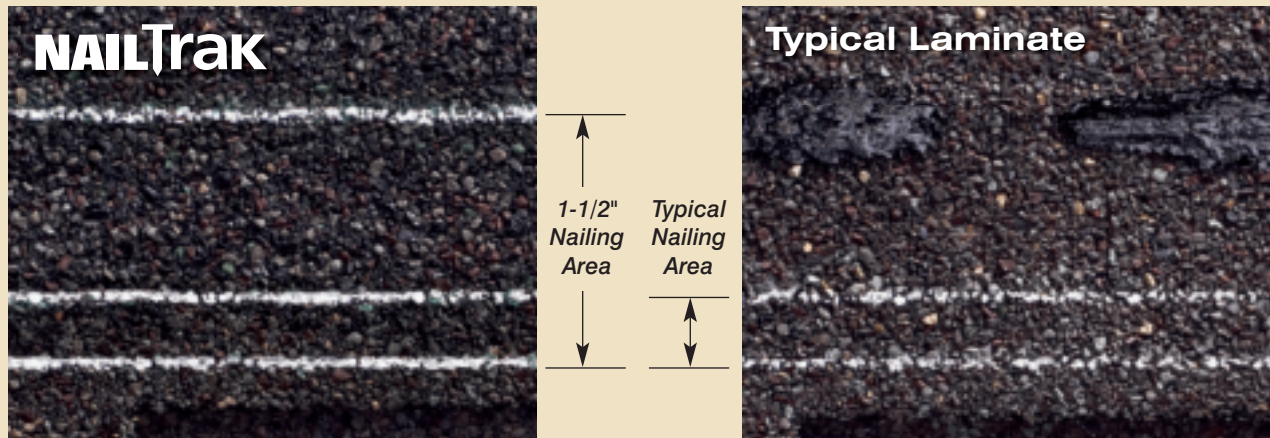

WIDER. Faster. Proven.

For the past 10 years, NailTrak™ has enabled installers to shingle with improved speed and accuracy. With a nailing area that's three times WIDER than typical laminate shingles, nails hit home with NailTrak. A feature on all Landmark Series shingles. Speed and accuracy result in lower labor costs.

No leaks. No de-lamination. No callbacks.
The cost of doing business has gone down with NailTrak.