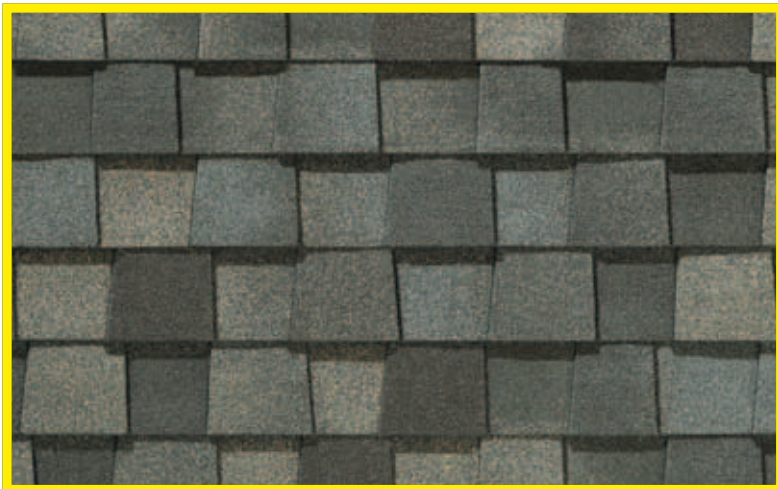

Shown in Moire Black

Aged Bark

Birchwood

Chestnut

Color Companion Products™

Want it all to match? CertainTeed offers Flintlastic™ SA, a low-slope roofing product that goes perfectly with Landmark™ TL Ultimate shingles. It's available in several colors, giving you the flexibility to coordinate or match areas such as porches, canopies and carports with your main roof.

Country Gray

Old Overton

Moire Black

Platinum

Mountain Timber

Shenandoah

Roofs are big. Color is important. Choose wisely.

1. **Think big**—View a full-sized shingle, not just a swatch or sample.
2. **Be real**—Look at actual houses where the house/roof color combinations are similar to what you're considering.
3. **Watch the light**—As you look, notice how colors appear under changing light conditions and at various times of day.
4. **Consider the pitch**—Look for roofs with a similar pitch to your own. A roof's pitch affects the way you see its color.
5. **Ask your contractor**—They might be able to point you to a home where they've installed a roof of your style and color.