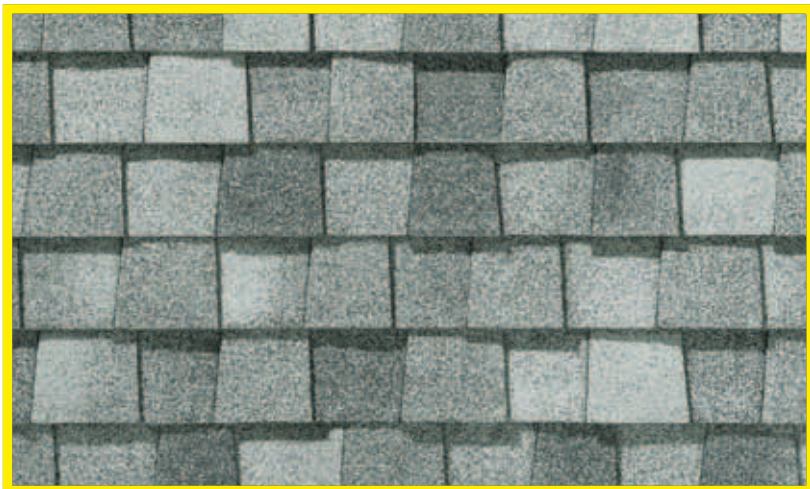

Shown in Moire Black

Aged Bark

Birchwood

Chestnut

Color Companion Products™

Want it all to match? CertainTeed offers Flintlastic™ SA, a low-slope roofing product that goes perfectly with Landmark™ TL Ultimate shingles. It's available in several colors, giving you the flexibility to coordinate or match areas such as porches, canopies and carports with your main roof.