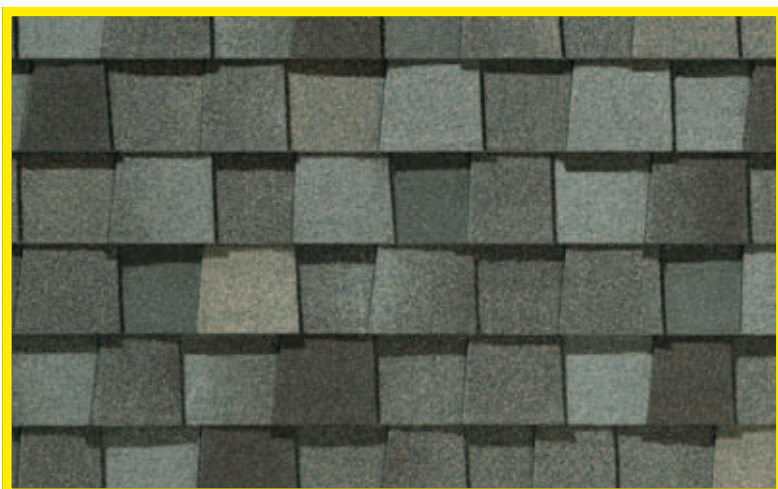

Shown in Moire Black

Aged Bark

Birchwood

Chestnut

Color Companion Products™

Want it all to match? CertainTeed offers Flintlastic™ SA, a low-slope roofing product that goes perfectly with Landmark™ TL Ultimate shingles. It's available in several colors, giving you the flexibility to coordinate or match areas such as porches, canopies and carports with your main roof.

Country Gray

Old Overton

Moire Black

Platinum

Mountain Timber

Shenandoah

Roofs are big. Color is important. Choose wisely.

1. **Think big**—View a full-sized shingle, not just a swatch or sample.
2. **Be real**—Look at actual houses where the house/roof color combinations are similar to what you're considering.
3. **Watch the light**—As you look, notice how colors appear under changing light conditions and at various times of day.
4. **Consider the pitch**—Look for roofs with a similar pitch to your own. A roof's pitch affects the way you see its color.
5. **Ask your contractor**—They might be able to point you to a home where they've installed a roof of your style and color.