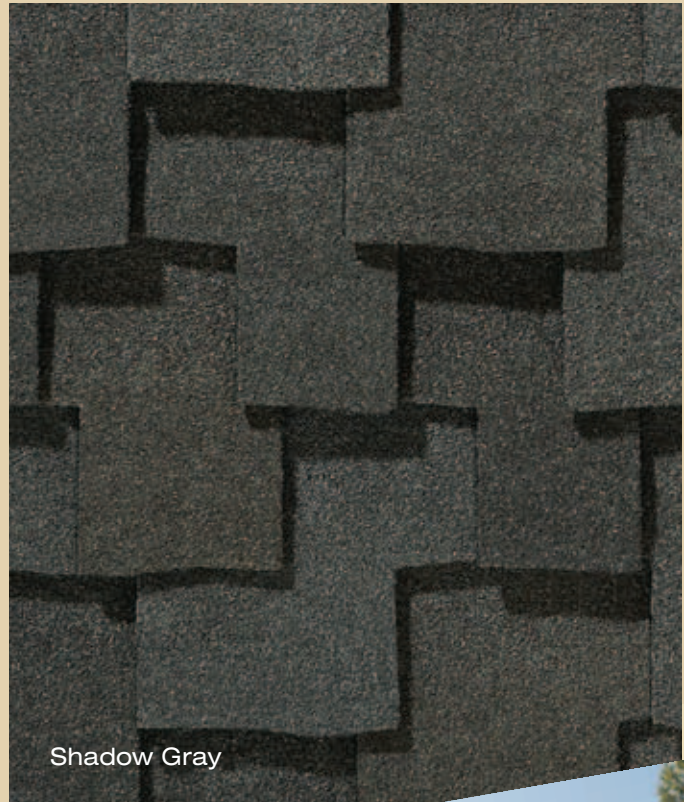

See actual warranty for specific details and limitations.

PRESIDENTIAL SHAKE™

color palette

PRESIDENTIAL SHAKE™ gallery

Chestnut

Platinum

Aged Bark

Yosemite

**From light, inviting earth tones
to darker, bolder hues**

Shown in
Aged Bark

**Color your home...virtually.
Log on to www.certainteed.com/colorview**

PRESIDENTIAL SHAKE™ gallery

Autumn Blend

Charcoal Black