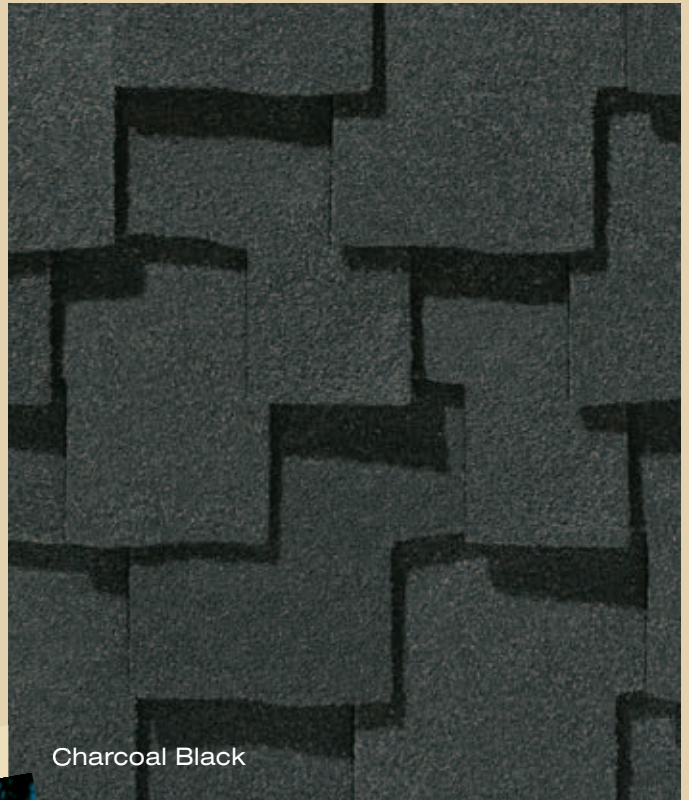

**From light, inviting earth tones
to darker, bolder hues**

Shown in
Aged Bark

**Color your home...virtually.
Log on to www.certainteed.com/colorview**

PRESIDENTIAL SHAKE™ gallery

Autumn Blend

Charcoal Black

Shown in
Charcoal Black

**Color your home...virtually.
Log on to www.certainteed.com/colorview**

not sure which color to pick?

CHECK OUT CERTAINTEED'S COLORVIEW.™

ColorView™ is CertainTeed's interactive tool to help you visualize product style and color options. Using it is easy. Just go to www.certainteed.com/colorview.