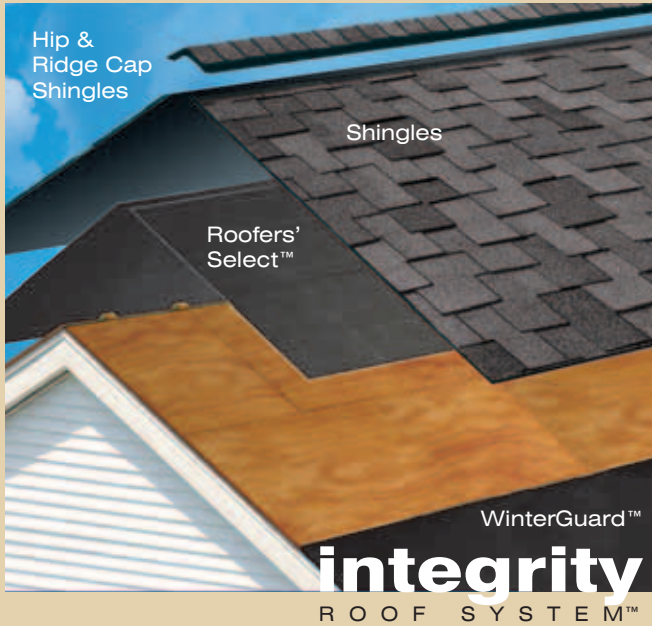

WinterGuard™

Waterproofing underlayment prevents leaks caused by ice dams and wind-driven rain in the vulnerable areas.

Roofers' Select™

High-performance underlayment is a secondary barrier against leaks for the entire roof.

Shingles and Accessories

High-quality shingles are covered by one of the best warranties in the business. Accessory products - starter course, and hip and ridge cap shingles - complete your roof from start to finish.

Ventilation

Proper attic ventilation improves air circulation. Air Vent, Inc. ventilation products are recommended for use in connection with the Integrity Roof System.

Enjoy the extra confidence of SureStart™ Protection

Your Presidential Shake warranty is strong on its own. But, you also get the added confidence of SureStart protection. That simply means if any problem due to a manufacturing defect occurs within the first 10 years, call us. Upon inspection, we'll cover labor and material replacement costs at 100%.

tips for selecting a roof

1. Think big – View a full-sized shingle, not just a swatch or sample.
2. Be real – Look at actual houses where the house and roof color combinations are similar to what you're considering.
3. Watch the light – As you look, notice how colors appear under changing light conditions and at various times of day.
4. Consider the pitch – Look for roofs with a similar pitch to your own. A roof's pitch affects the way you see its color.
5. Ask your contractor – They might be able to point you to a home where they've installed a roof of your style and color.