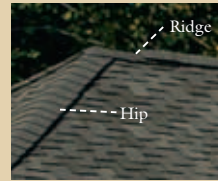

long-term protection