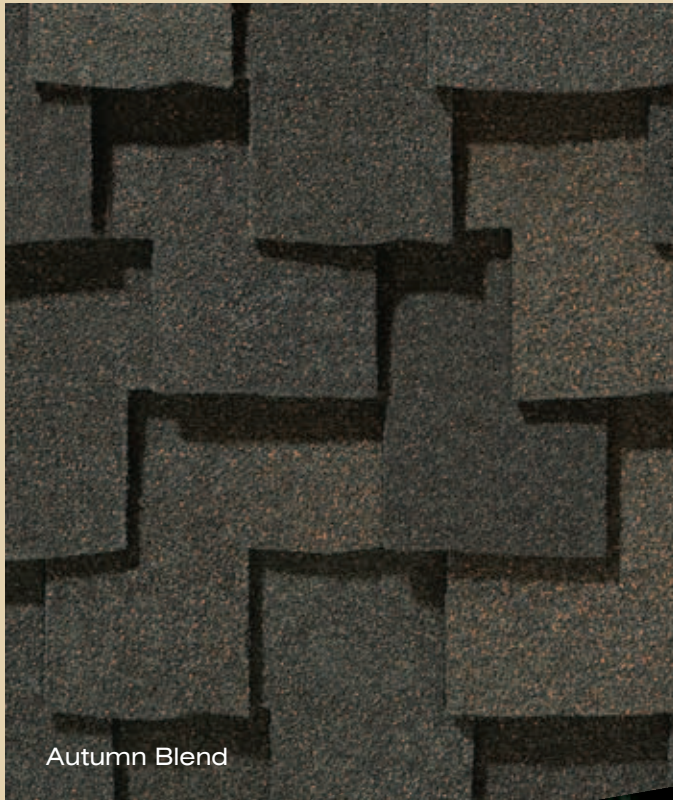

See actual warranty for specific details and limitations.

PRESIDENTIAL SHAKE™

color palette

PRESIDENTIAL SHAKE™ gallery

Chestnut

Platinum

Aged Bark

Yosemite

**From light, inviting earth tones
to darker, bolder hues**

Shown in
Aged Bark

**Color your home...virtually.
Log on to www.certainteed.com/colorview**

PRESIDENTIAL SHAKE™ gallery

Autumn Blend

Charcoal Black